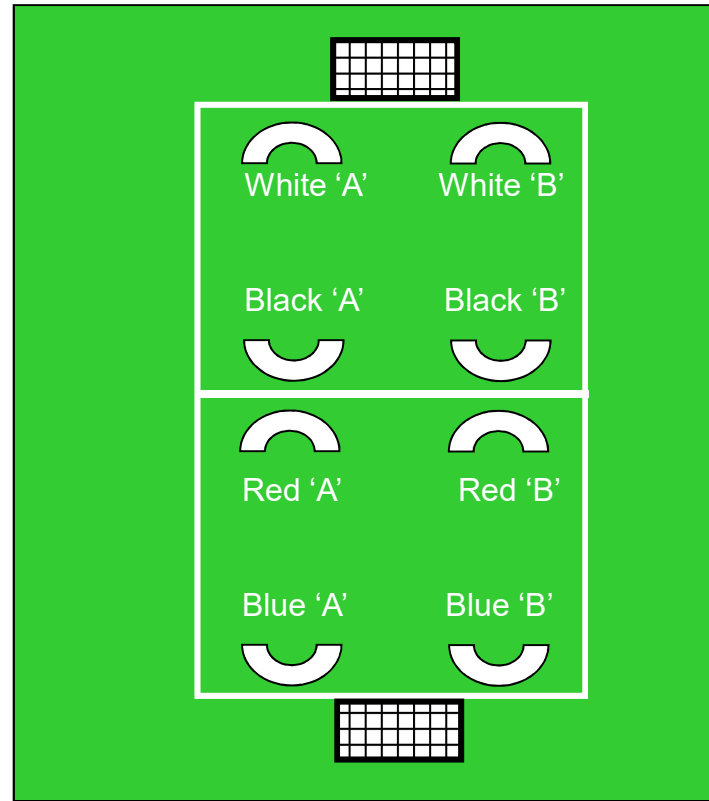

Under 6 & 7 Program

2022

Session Plan Template

- See the coaching manual for each weeks drills
- However the generic template is
 - 6:00pm Warm up
 - 6:10pm Drills
 - 6:40pm Game, 6 v 6

6 -v- 6 game

- In this game the PUG goals  are used
- Mark the boundary of the field with pylons
- A coach splits his or her team into 2 teams
- Each split team plays against another team on the field
- No goalkeepers
- Schedule game for the last 20 minutes of the session

| Brookshire Park | | |
|-----------------|--------------------|-------------|
| Date | Game 1 | Game 2 |
| May 30th | Blue v Kelly Green | Gold |
| June 6th | Kelly Green v Gold | Blue |
| June 13th | Blue v Gold | Kelly Green |
| June 20th | Blue v Kelly Green | Gold |
| June 27th | Kelly Green v Gold | Blue |
| July 4th | Blue v Gold | Kelly Green |
| July 11th | Blue v Kelly Green | Gold |
| July 18th | Kelly Green v Gold | Blue |
| July 25th | Blue v Gold | Kelly Green |