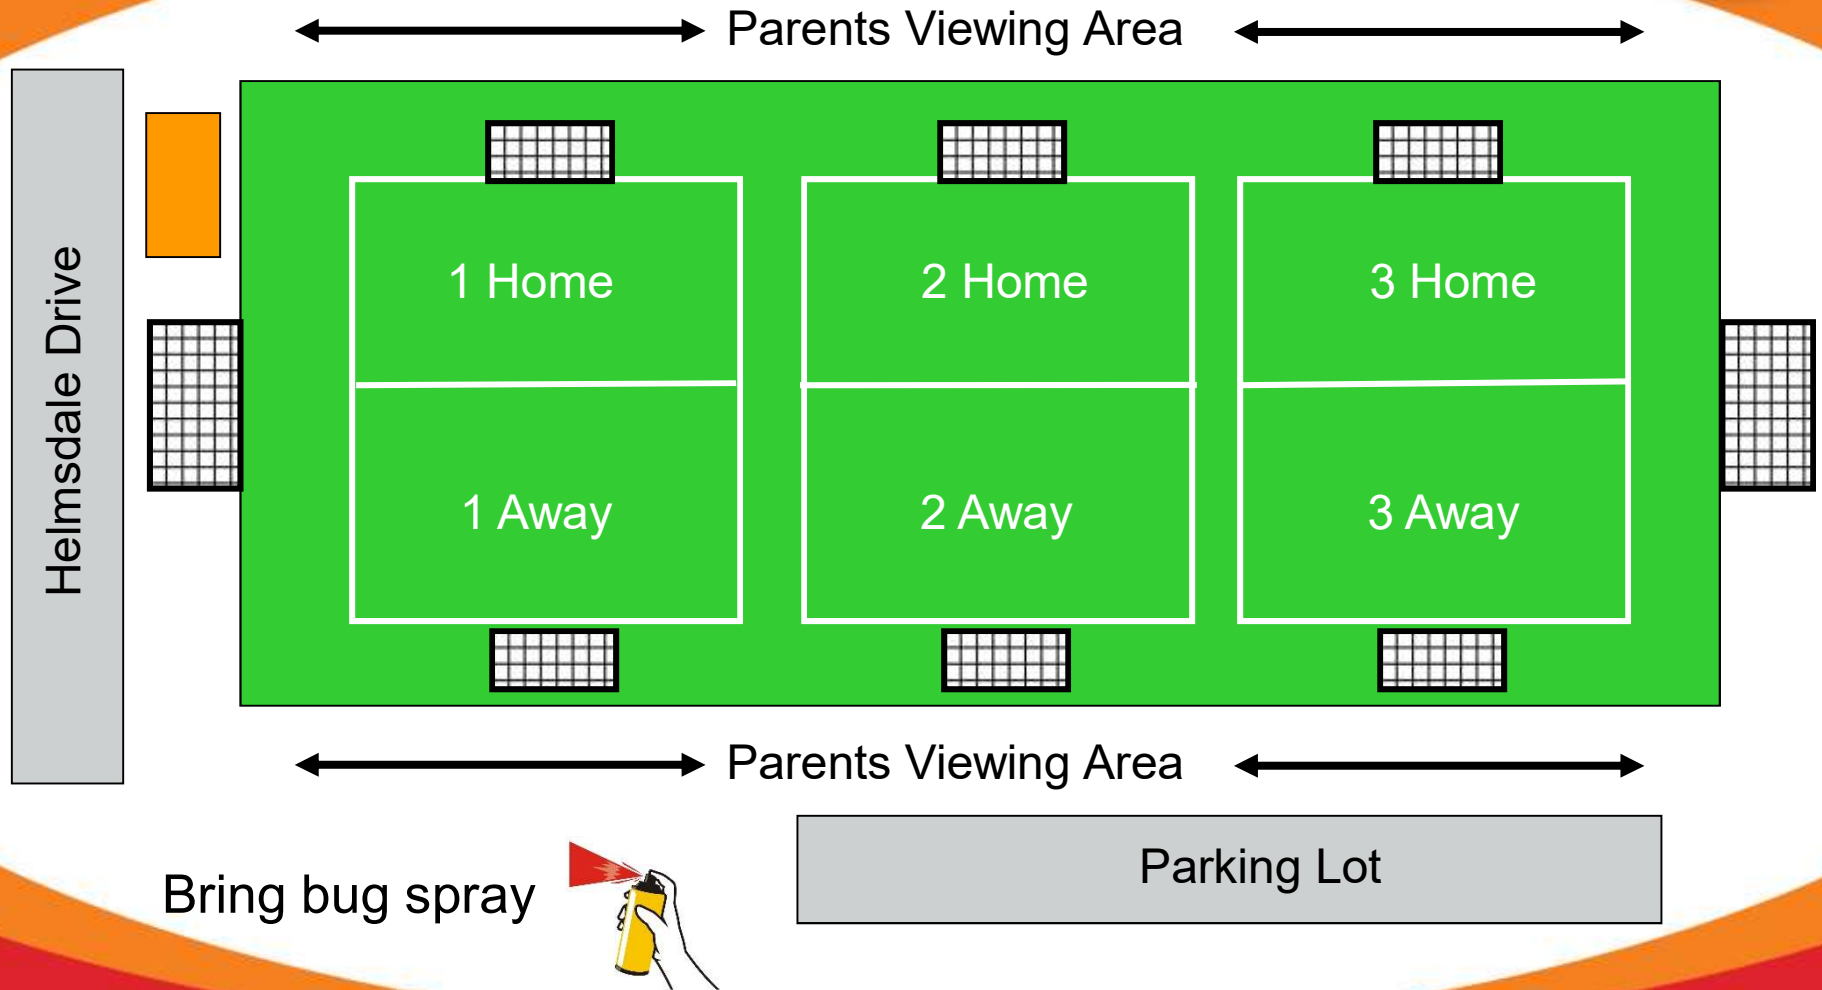

Richcraft Layout

Bring bug spray if you sit on this side

Somerton Park Layout

Session Plan Template

- See the coaching manual for each weeks drills
- However the generic template is
 - 6:00pm Warm up
 - 6:10pm Drills
 - 6:40pm Game, 9 v 9

9 -v- 9 game

- Use the full field
- Team plays against the other team on their field (see schedule)
- Coaches select a starting 9 players
- The remaining players are substitutes
- Coaches may substitute players in and out of the game as needed ie like hockey changes
- Coaches please try to ensure equal game time
- Try to switch goalkeeper throughout the game
- One coach should act as the referee