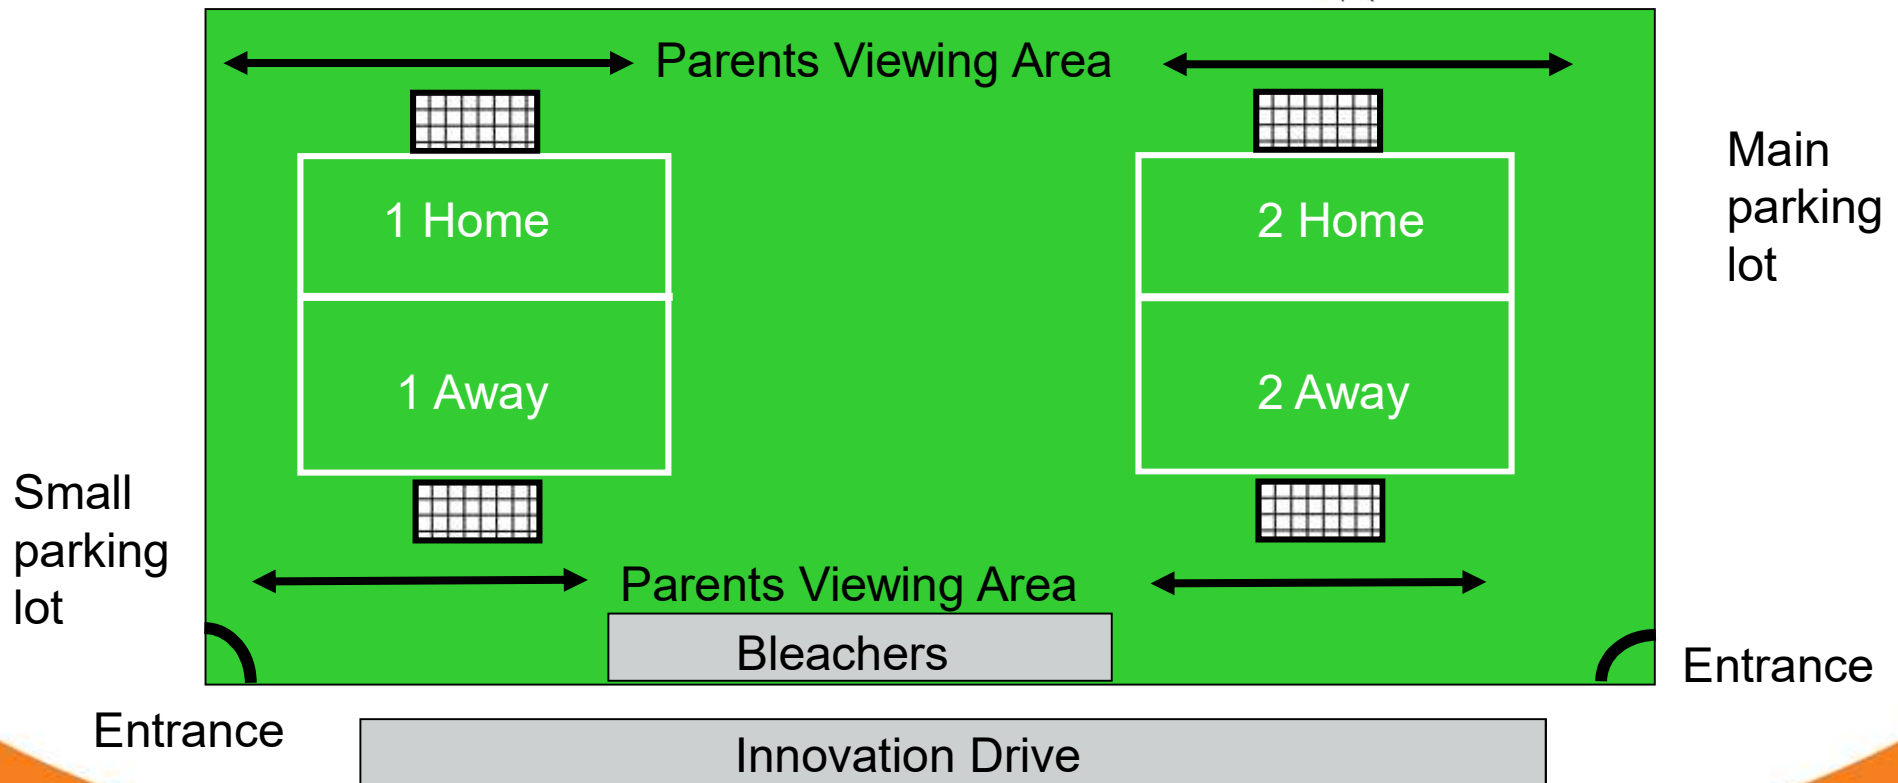

Under 8 & 9 Program

2022

Under 8 & 9 program

- Two locations will be used for the Under 8 & 9 program
 - Somerton Park (next to the Marshes golf course)
 - Richcraft Recreation Complex (artificial turf)
- 10 teams will participate, each team will have
 - 6 evenings at Somerton Park
 - 4 evenings at Richcraft
- See next page for the schedule

Richcraft Layout

Bring bug spray if you sit on this side

Somerton Park Layout

Session Plan Template

- See the coaching manual for each weeks drills
- However the generic template is
 - 6:00pm Warm up
 - 6:10pm Drills
 - 6:40pm Game, 9 v 9