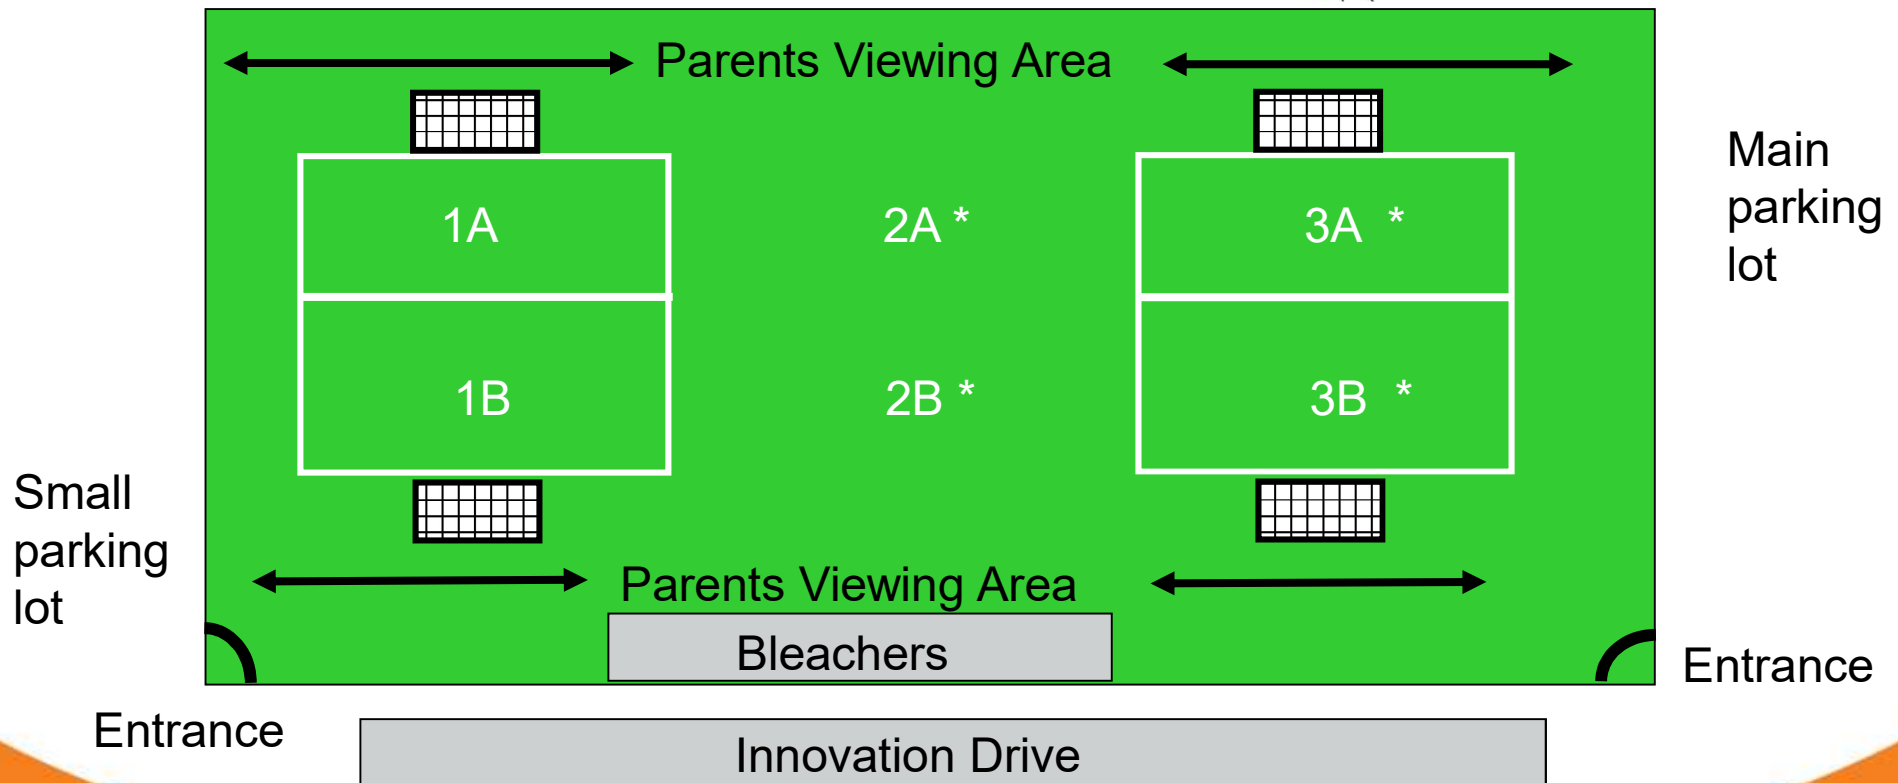

- Please see field layouts for exact field position (next slides)

Somerton Park Layout

Bring bug spray

Parking Lot

Richcraft Layout

Bring bug spray if you sit on this side

* Teams on field 2 and 3 will switch at 6:30pm