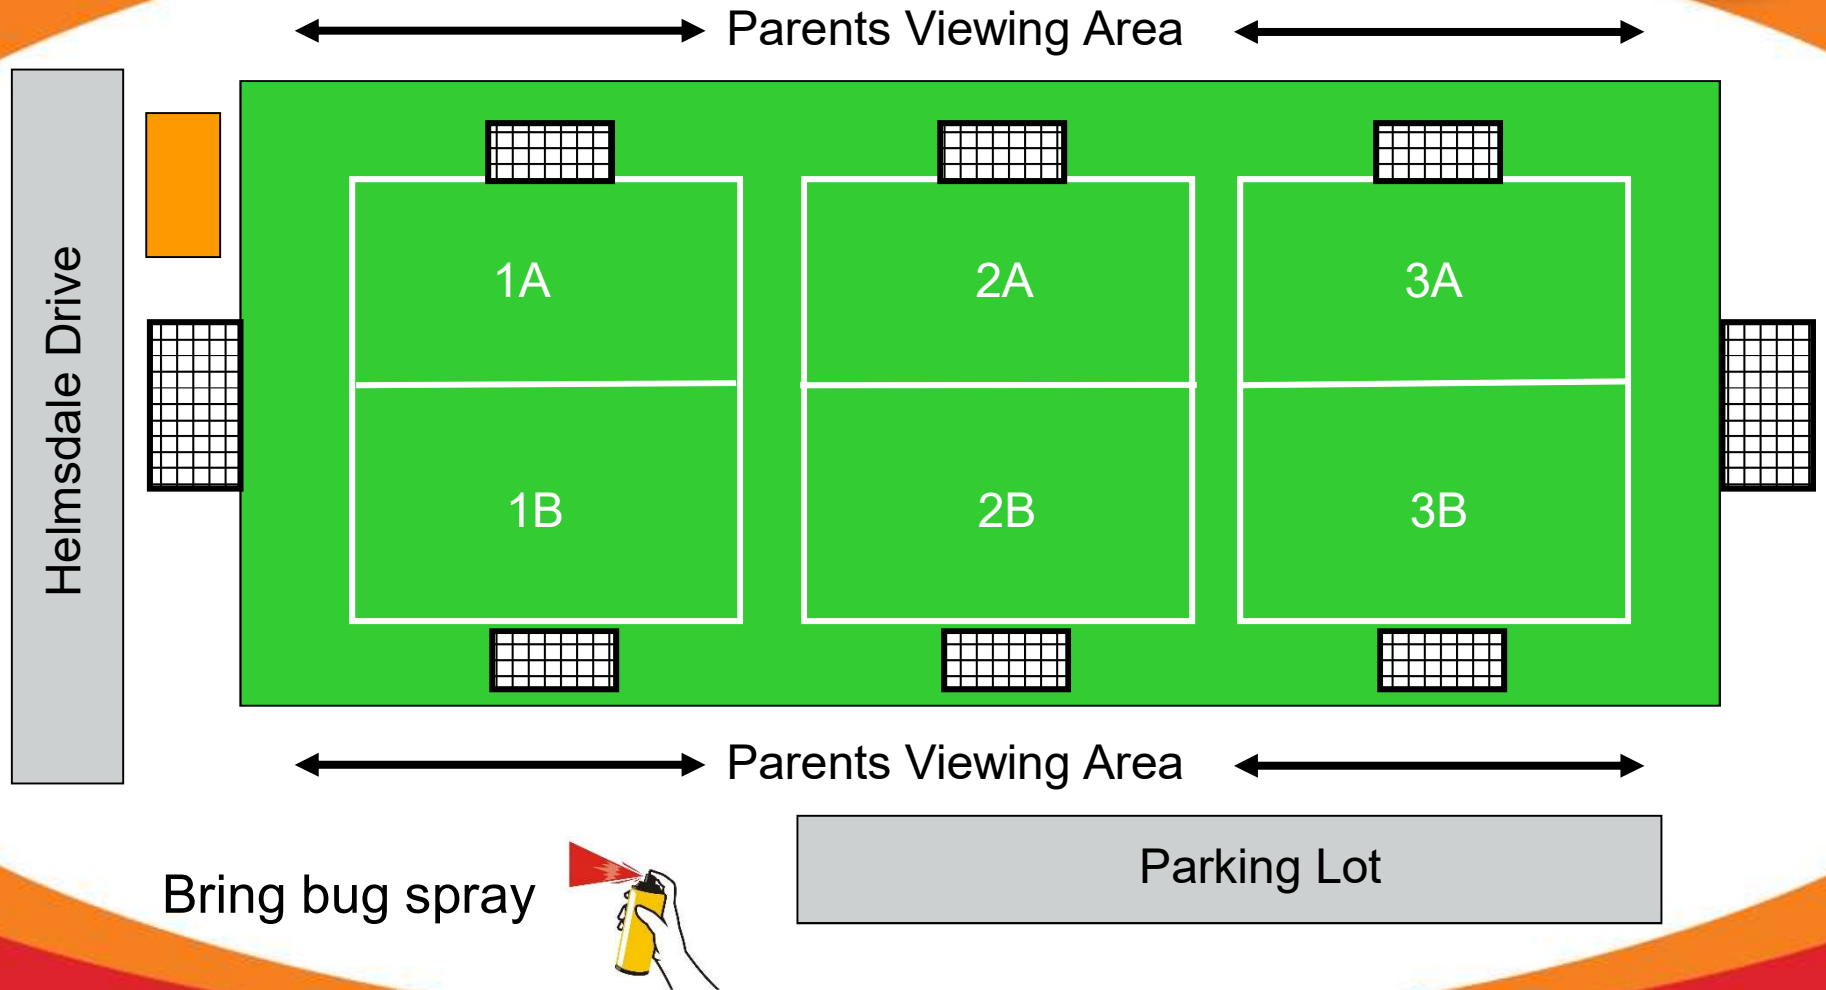

Girls Under 8 & 9 Program

2019

Girls 8 & 9 Schedule

Date	Field	2A	2B	3A	3B
28-May	Somerton Park	Pink	Kelly Green	Purple	Neon Blue
4-Jun	Somerton Park	Purple	Pink	Neon Blue	Kelly Green
11-Jun	Richcraft	Kelly Green	Purple	Pink	Neon Blue
18-Jun	Somerton Park	Purple	Neon Blue	Pink	Kelly Green
25-Jun	Somerton Park	Neon Blue	Kelly Green	Purple	Pink
2-Jul	Somerton Park	Pink	Neon Blue	Kelly Green	Purple
9-Jul	Richcraft	Pink	Kelly Green	Purple	Neon Blue
16-Jul	Somerton Park	Purple	Pink	Neon Blue	Kelly Green
23-Jul	Somerton Park	Kelly Green	Purple	Pink	Neon Blue
30-Jul	Somerton Park	Pink	Kelly Green	Purple	Neon Blue

- Please see field layouts for exact field position (next slides)

Somerton Park Layout

Bring bug spray

Parking Lot

Richcraft Layout

Bring bug spray if you sit on this side

* Teams on field 2 and 3 will switch at 6:30pm

Drills & Game Details

Date	Field	Drills	Game
28-May	Somerton Park	6:00pm - 6:40pm	6:40pm - 7:00pm
4-Jun	Somerton Park	6:00pm - 6:40pm	6:40pm - 7:00pm
11-Jun	Richcraft		6:00pm - 7:00pm
18-Jun	Somerton Park	6:00pm - 6:40pm	6:40pm - 7:00pm
25-Jun	Somerton Park	6:00pm - 6:40pm	6:40pm - 7:00pm
2-Jul	Somerton Park	6:00pm - 6:40pm	6:40pm - 7:00pm
9-Jul	Richcraft		6:00pm - 7:00pm
16-Jul	Somerton Park	6:00pm - 6:40pm	6:40pm - 7:00pm
23-Jul	Somerton Park	6:00pm - 6:40pm	6:40pm - 7:00pm
30-Jul	Somerton Park		6:00pm - 7:00pm

- For games you play the team on the same field as you

9 -v- 9 game

- Use the full field
- Team plays against the other team on their field (see schedule)
- Coaches select a starting 9 players
- The remaining players are substitutes
- Coaches may substitute players in and out of the game as needed ie like hockey changes
- Coaches please try to ensure equal game time
- Try to switch goalkeeper throughout the game
- There will be referees for the 3 full length games, in the other games the coaches or a parent acts as the referee